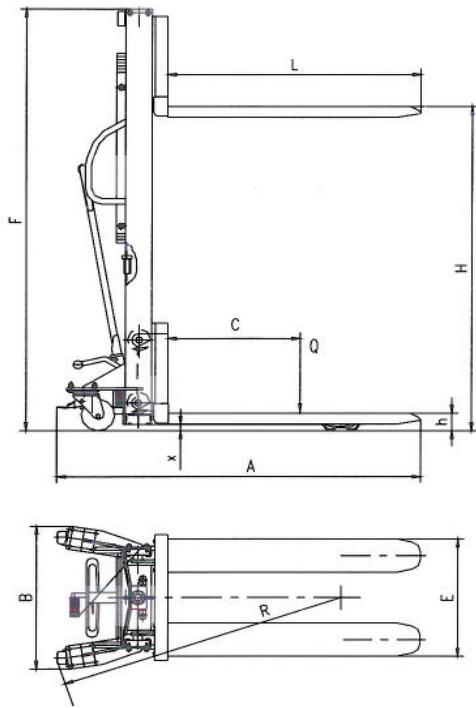

Specifications

Model	MSE100	
Capacity	kg	1000
Load center	mm	600
Lifting Height - MFH	mm	2000
Overall Height - OAH	mm	1500
Capacity at Maximum lift Height	kg	800
Lowered Fork Height	mm	85
Width over Forks	mm	560
Fork Width	mm	160
Fork Length	mm	1150
Self Weight	kg	210
Dimensions of Wheel - Steering Wheel	mm	Ø150
- Front Wheel	mm	Ø80